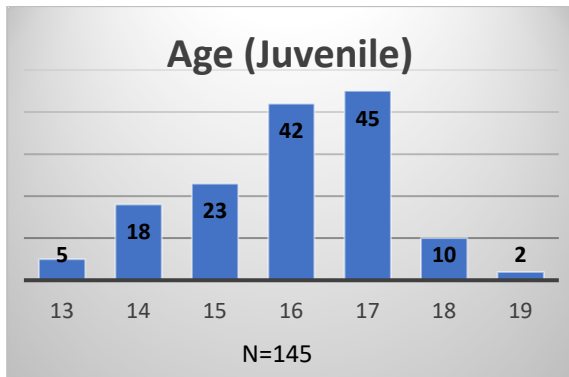

# Daily Data Dashboard – June 30, 2023

### Friday Morning Midnight Count

Total # of probation Involved youth<sup>1</sup>: 1,223

<sup>1</sup> Probation Active: Any youth who is pending sentencing with an active social history, has been formally placed on probation or supervision with Cook County Juvenile Probation on the date of the report.