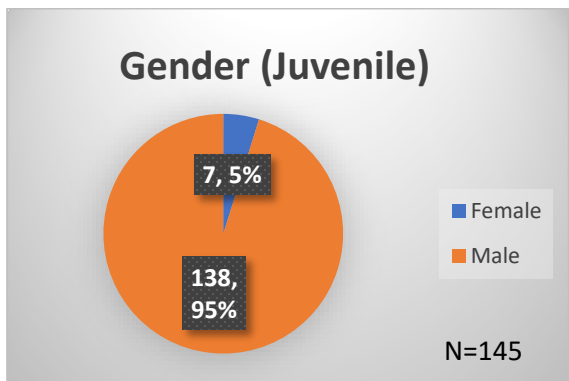

### Friday Morning Midnight Count

Total # of probation Involved youth<sup>1</sup>: 1,223

<sup>1</sup> Probation Active: Any youth who is pending sentencing with an active social history, has been formally placed on probation or supervision with Cook County Juvenile Probation on the date of the report.