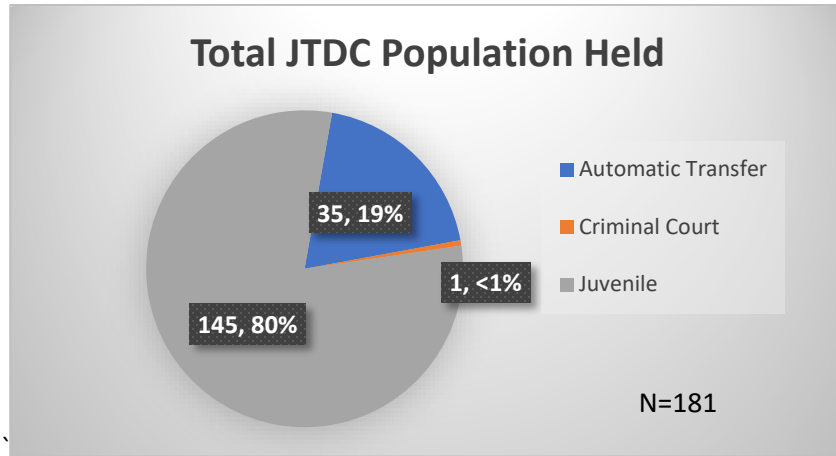

## Demographics for JTDC Population

### Friday Morning Midnight Count

Total # of probation Involved youth<sup>1</sup>: 1,223

<sup>1</sup> Probation Active: Any youth who is pending sentencing with an active social history, has been formally placed on probation or supervision with Cook County Juvenile Probation on the date of the report.